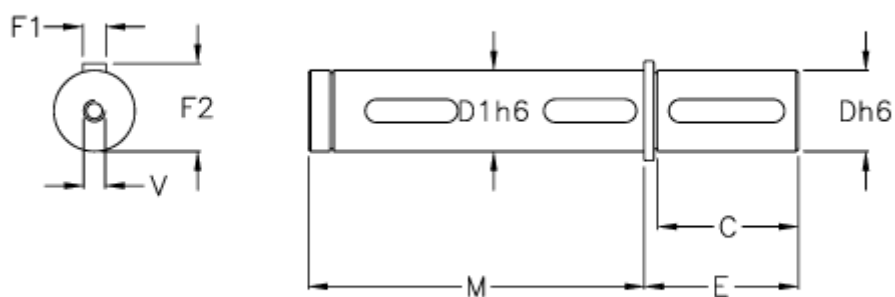

# Data Sheet

Article number: 392908601

Description: single outputshaft for VF 86 /W 86

## Measures

---

C	= 60	N = 214
D	= 35	V = M10x25
D1	= 35	
Description	= -	
E	= 65	
F1	= 10	
F2	= 38	
M	= 149	